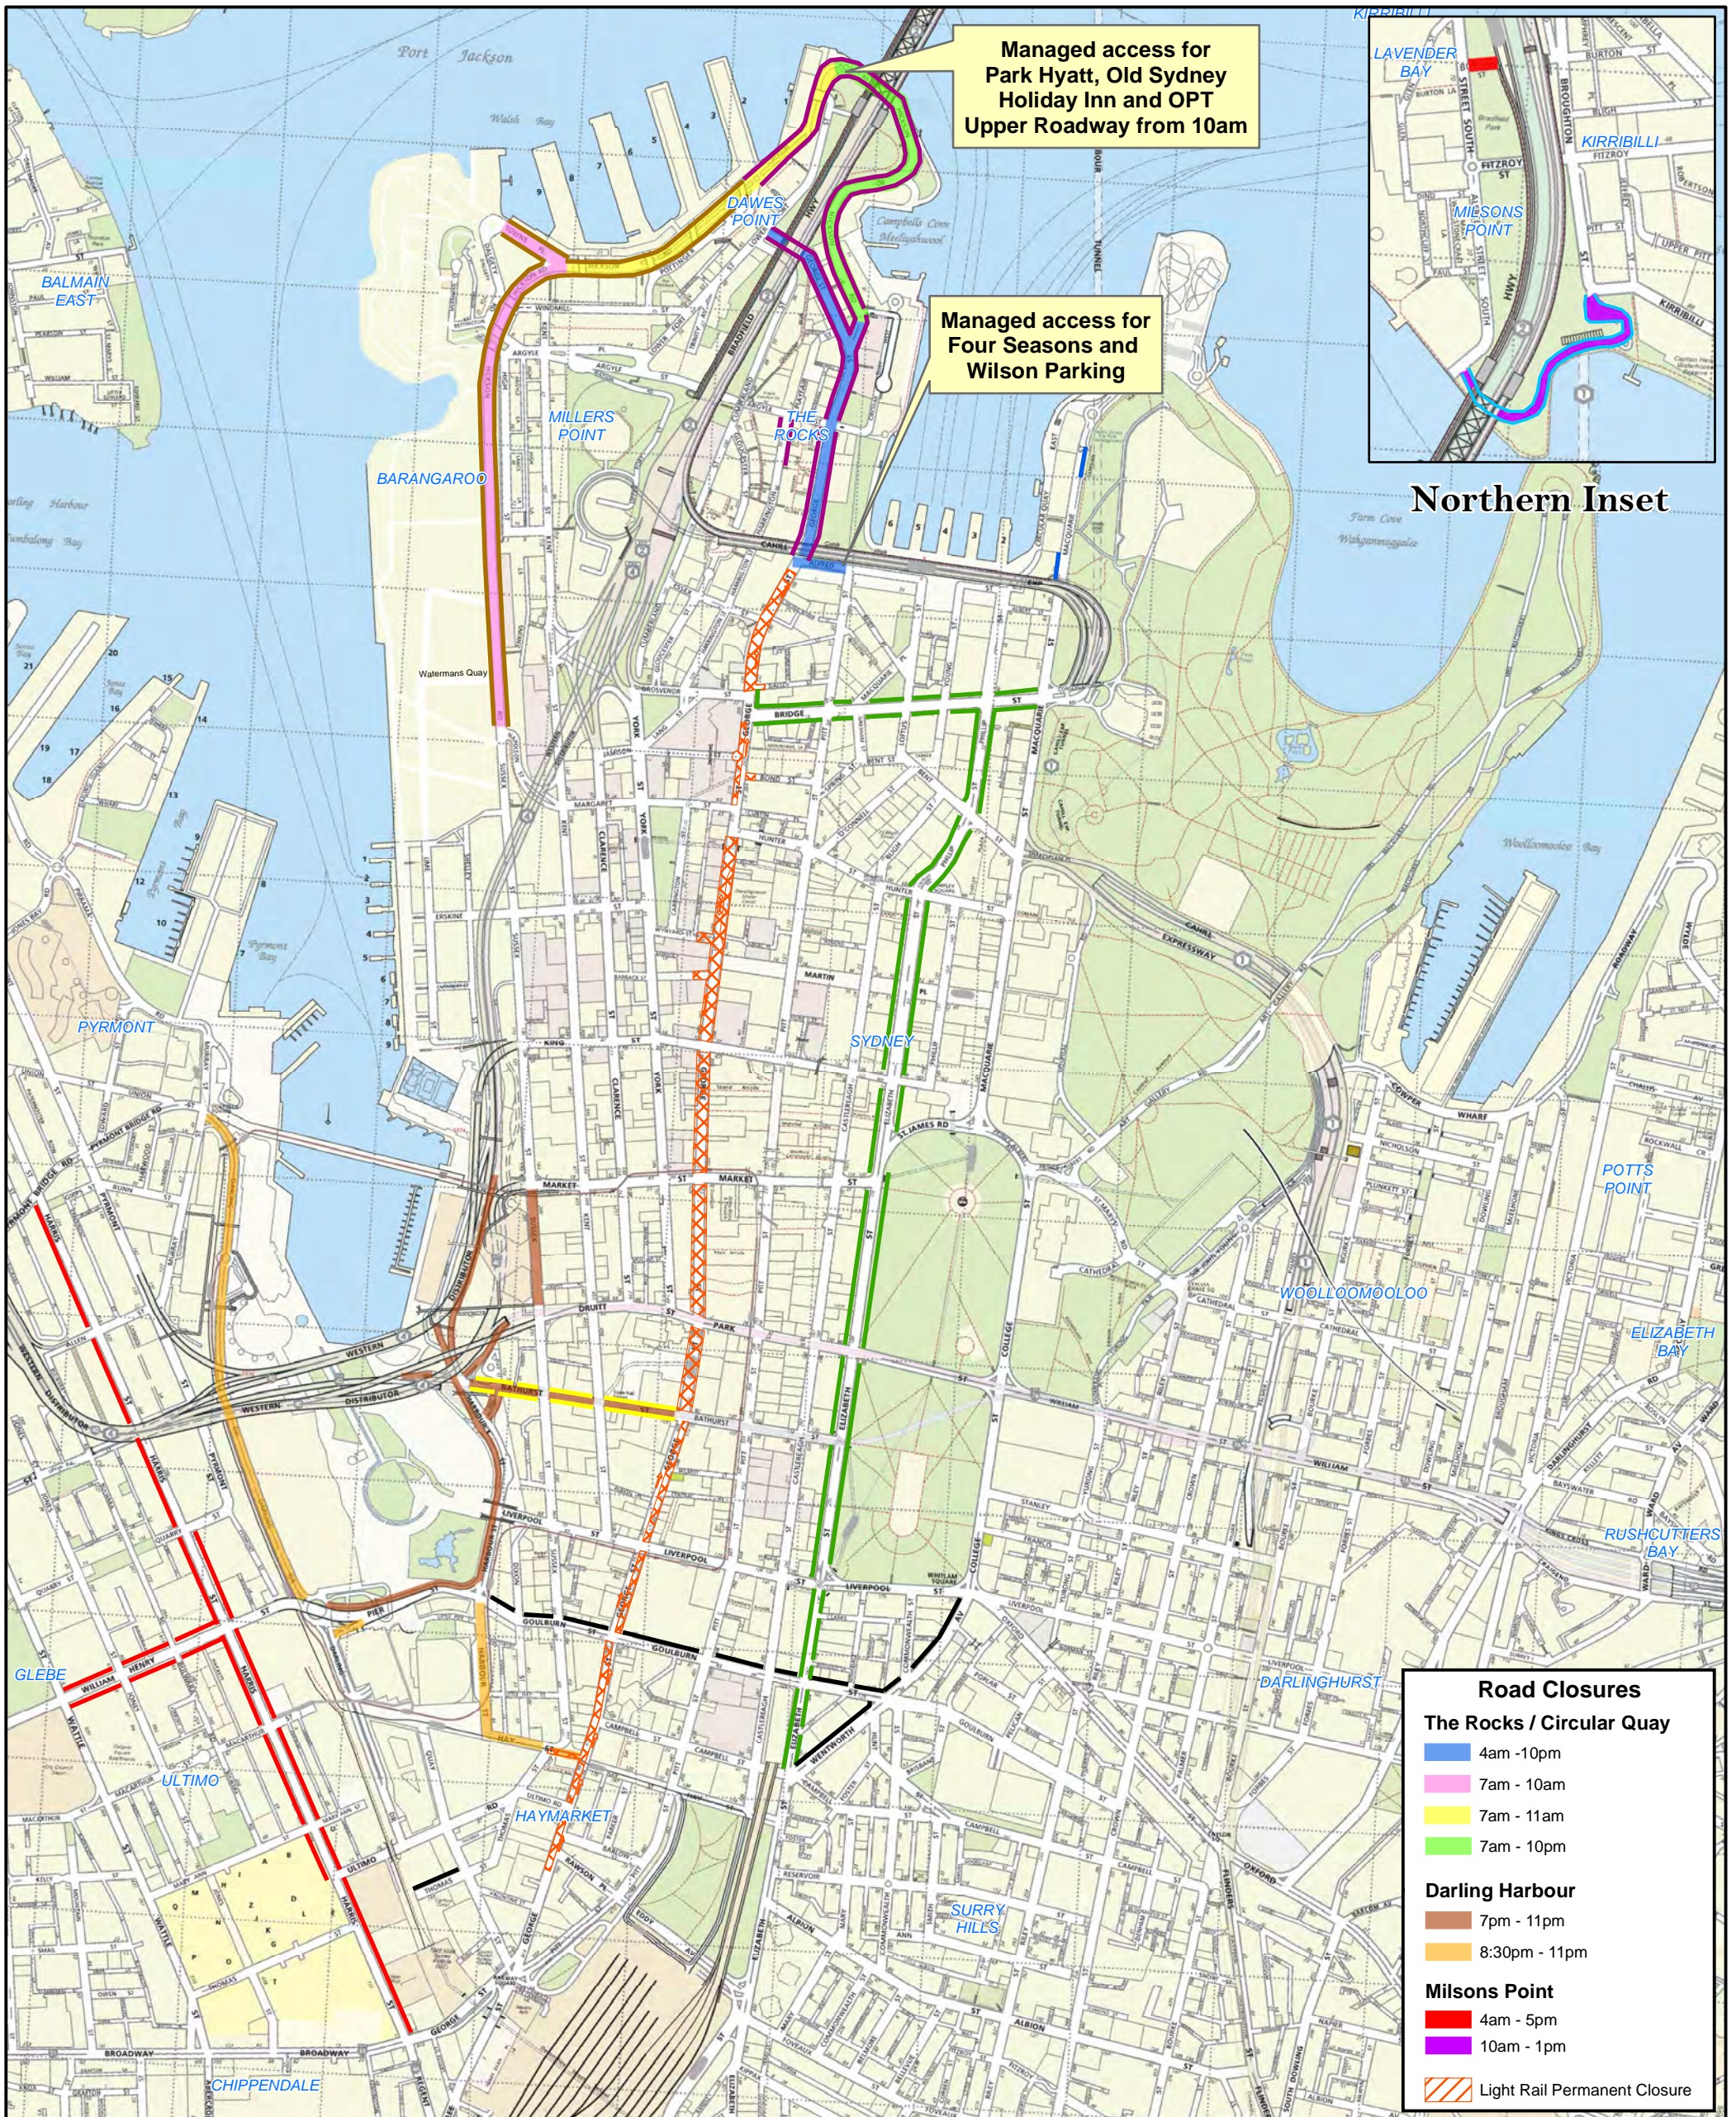

## Road Closures & Special Event Clearways

Special Event Clearways	
3am - 10am	7am - 6pm
3am - 10pm	9am - 6pm
6am - 11pm	11am - 11pm
7am - 1pm	6pm - 11pm

0 0.1 0.2 0.4 0.6 0.8  
Kilometres

**Sydney** Copyright Melway Publishing 2010  
Reproduced from Sydney Edition 15 with permission

Map by Major Events Section, Transport Management Centre Eveleigh NSW.  
Base data © Copyright Melway Publishing 2016. Date Issued: December 2016.  
File: VrcGIS mxd\AustraliaDay 2017-A3P-CityAll.mxd